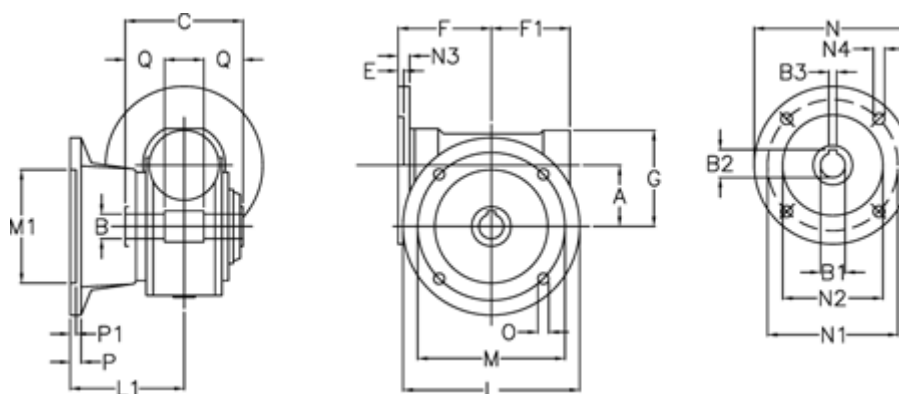

# Data Sheet

Article number: 3918049018428

Description: Worm gear with st. steel hollow shaft  
VF 49 EP-F1-18- 71B14

## Measures

A = 49.5	F1 = 63	N2 = 70
B = 25	G = 80	N3 = 10.5
B1 E7 = 14	L = 125	N4 = 6.5
B2 = 16.3	L1 = 85.5	O = 10.5
B3 H9 = 5	M = 90	P = 12
C = 82	M1 = 70	P1 = 10
E = 3.0	N = 105	Q = 22.5
F = 70	N1 = 85	